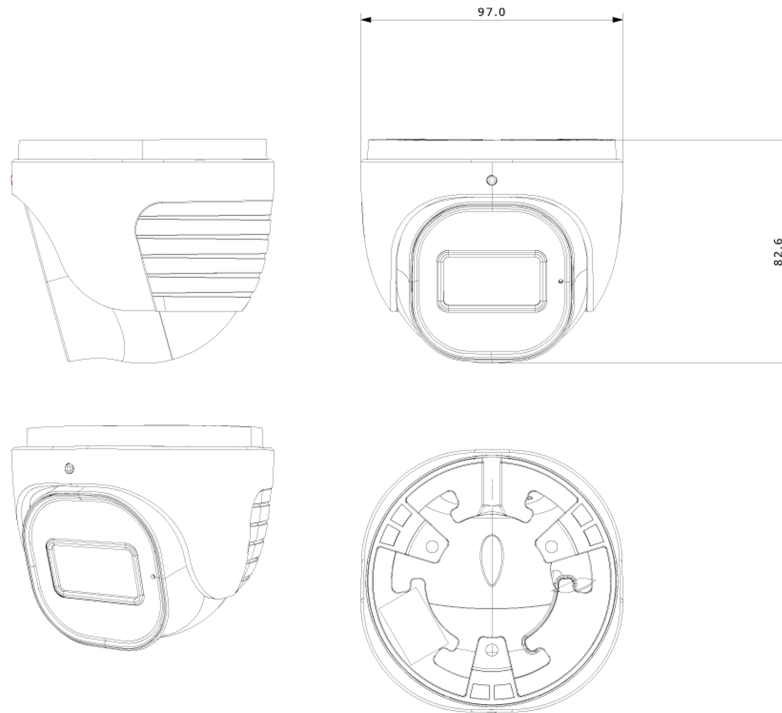

<b>Lens</b>	
<b>Lens (Field of View)</b>	2.8mm (94°)
<b>Iris</b>	Fixed Iris
<b>Lens Mount</b>	M12 Mount
<b>Detect</b>	62m(203ft)
<b>Recognize</b>	12m(40ft)
<b>Identify</b>	6m(20ft)

<b>Network</b>	
<b>User Access</b>	Supports simultaneous monitoring of up to 4 users with multi-stream real-time transmission
<b>Network Protocol</b>	IPv4, IPv6, TCP, UDP, DHCP, NTP, DDNS, 802.1X, RTSP, Multicast, UPnP, Email, FTP, HTTPS, QoS, P2P
<b>Remote Monitoring</b>	IE Browsing (Plug-In required), Chrome/Edge/Safari/Firefox plug-in free browsing, Ossia VMS Software, Provision Cam2 Mobile App *P2P WEB connetion always requires Plugin
<b>Ethernet</b>	100Mbps
<b>ONVIF</b>	Profile M/T/S/G

## DIMENSIONS