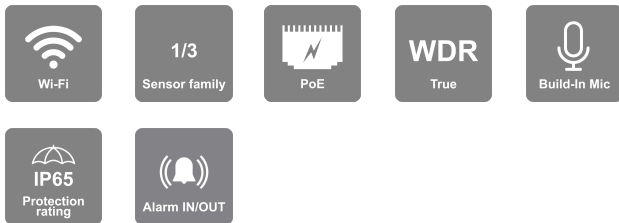

INT-320WIPN

IR Outdoor Intercom Unit With Face Recognition

Designed for outdoor residential setups, the INT-320WIPN is a 2MP Intercom equipped with built-in IR LEDs, microphone, and speaker. Ideal for smaller compounds like offices, private houses, and stores, it seamlessly connects to various TCH7-NVRs. This facilitates direct calling to specific areas within the compound and enables door opening functionality. Ensuring enhanced security, the INT-320WIPN features a card reader for approved personnel entry and supports the Wiegand protocol for communication with access control devices. Going beyond traditional intercoms, it boasts a 3D view capable of detecting and recognizing true faces. This innovative technology allows for independent door opening or triggering alarms based on pre-set face groups, providing an advanced level of security for your property.

MAIN FEATURES

- INT-320WIPN
- Sensor: 1/2.8" CMOS (16:9)
- Resolution: 1920×1080 25/30FPS (2MP)
- Lens: 2.3mm (132°)
- True Day&Night – ICR
- Illumination: 2m IR LED
- Compression: H.265 / H.264 / H.265+ / H.264+ / MJPEG (Substream only)
- 3D Face Detection
- Face Recognition
- True WDR (120dB), BLC, HLC, ROI
- SD Card: Event/Schedule Record (Up to 256GB)
- 2Ch Input + 2Ch Output
- Built-in Microphone and Speaker
- ONVIF: Profile T/S/G
- Water Proof: IP65
- Door Lock Support
- Door Sensor Support
- Open Door Button
- RFID
- Weight: ~600g
- Power: DC12V/~700mA / PoE/~10.5W